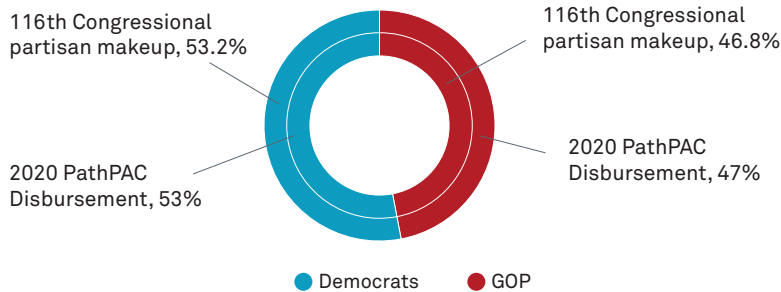

PathPAC 2020 Report

Over **94%**
of the candidates
PathPAC supported
in 2020 **WON.**

CAP Membership PAC Donor Breakdown

92.8% of CAP members have never donated to PathPAC while 7.2% have donated at least once to PathPAC.

PathPAC 2020 Disbursements and 116th Congressional Partisan Breakdown

PathPAC Amount Raised

PathPAC Disbursed
\$500,000 to **128** Congressional races in 2019 to 2020

22 PAC Donors
attended
31 Fundraisers
for their members of
Congress