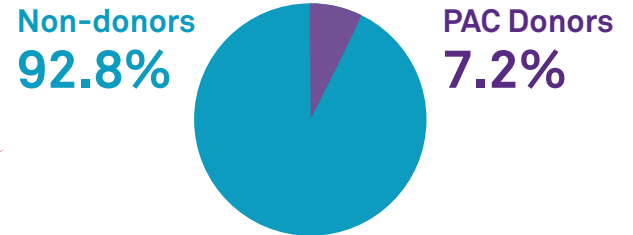

PathPAC 2020 Report

Over **94%**
of the candidates
PathPAC supported
in 2020 **WON.**

CAP Membership PAC Donor Breakdown

92.8% of CAP members have never donated to PathPAC while 7.2% have donated at least once to PathPAC.

PathPAC 2020 Disbursements and 116th Congressional Partisan Breakdown

PathPAC Amount Raised

PathPAC Disbursed
\$500,000 to **128** Congressional races in 2019 to 2020

22 PAC Donors
attended
31 Fundraisers
for their members of
Congress

2020 PAC Donor Locations

- Size of circles show the number of donors at that location
- Darker color indicates a larger sum of donations

You can donate to PathPAC by scanning the QR code below with your mobile phone.