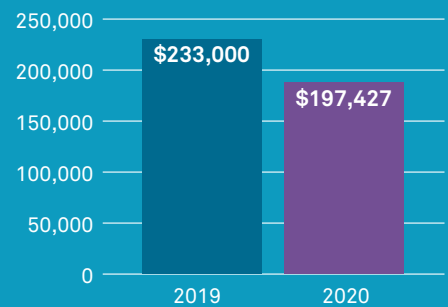

PathPAC 2020 Report

Over **94%**
of the candidates
PathPAC supported
in 2020 **WON.**

CAP Membership PAC Donor Breakdown

92.8% of CAP members have never donated to PathPAC while 7.2% have donated at least once to PathPAC.

PathPAC 2020 Disbursements and 116th Congressional Partisan Breakdown

PathPAC Amount Raised

PathPAC Disbursed
\$500,000 to **128** Congressional races in 2019 to 2020

22 PAC Donors
attended
31 Fundraisers
for their members of
Congress